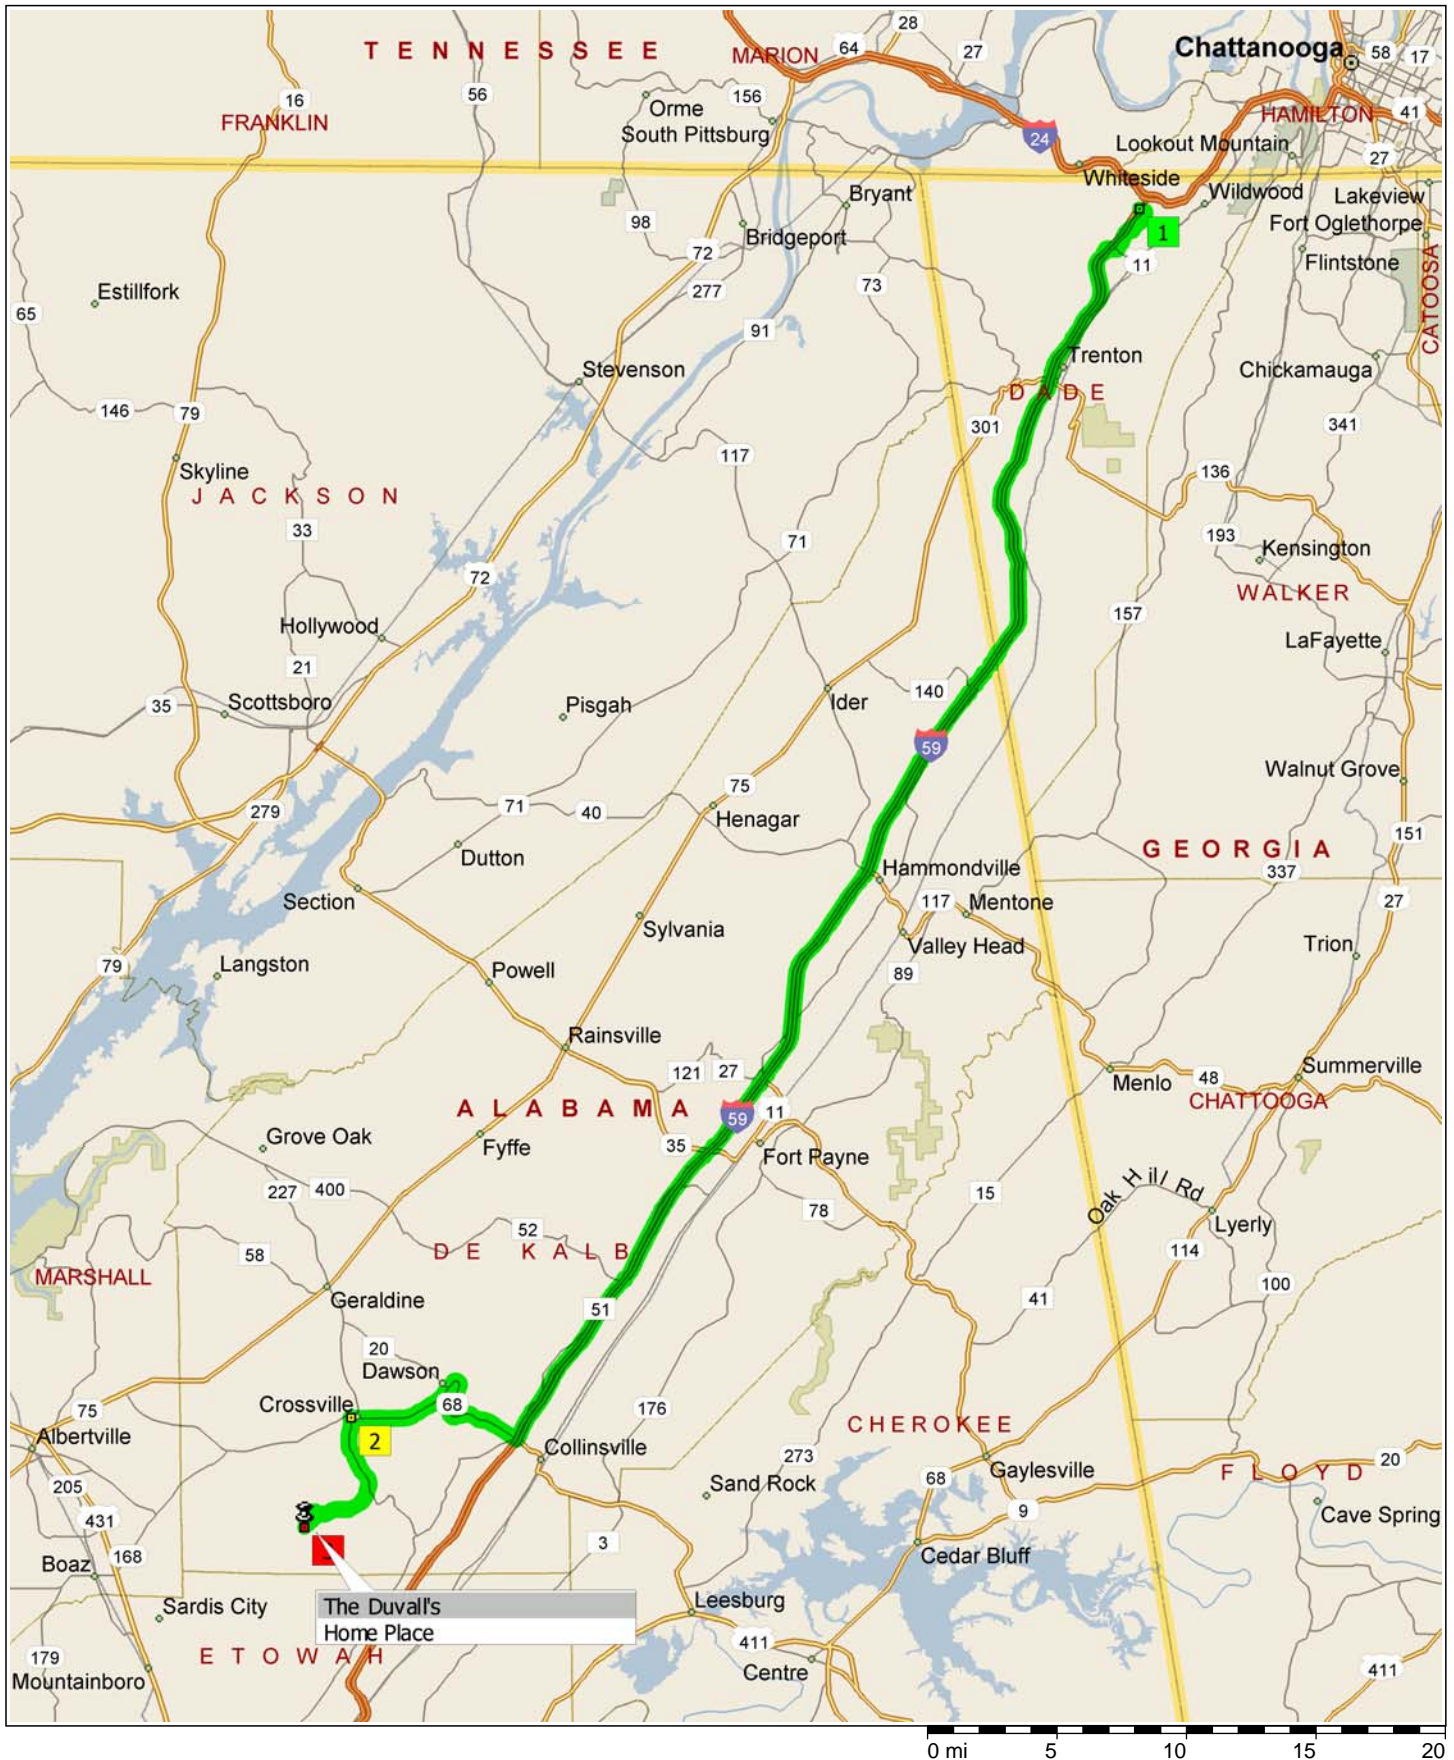

Dir. S. Chattanooga to Sweetbriar

71.4 miles; 1 hour, 28 minutes

Check your departure time; the next stop is in a different time zone.

9:00 AM	0.0 mi	1 Depart I-59, Trenton, GA 30752 on Local road(s) (South-East) for 0.2 ...
9:00 AM	0.2 mi	Turn LEFT (East) onto Patterson Dr for 0.1 mi
9:01 AM	0.3 mi	Turn RIGHT (South) onto CR-145 [Slygo Rd] for 1.7 mi
9:05 AM	1.9 mi	Road name changes to Slygo Rd for 0.7 mi
9:07 AM	2.7 mi	Take Ramp (LEFT) onto I-59 for 53.2 mi towards I-59
9:25 AM	20.1 mi	Entering Alabama
10:01 AM	55.9 mi	At exit 205, turn RIGHT onto Ramp for 0.2 mi towards AL-68 / Collinsville / Crossvi...
10:01 AM	56.2 mi	Turn RIGHT (West) onto SR-68 for 8.7 mi
10:15 AM	64.8 mi	Keep STRAIGHT onto SR-227 [SR-68] for 0.2 mi
		Check local time; this stop is in a different time zone.
10:16 AM	65.1 mi	2 At 8094 SR-227, Crossville, AL 35962, stay on SR-227 (South) for 3.1 ...
10:21 AM	68.1 mi	Bear LEFT (South) onto CR-26 for 2.4 mi
10:25 AM	70.6 mi	Turn LEFT (South) onto CR-25 for 0.2 mi
10:26 AM	70.7 mi	Turn RIGHT (South-West) onto CR-380 for 0.2 mi
10:27 AM	71.0 mi	Turn RIGHT to stay on CR-380 for 0.2 mi
10:28 AM	71.2 mi	Keep STRAIGHT to stay on CR-380 for 0.2 mi
10:28 AM	71.4 mi	3 Arrive CR-380, Crossville, AL 359...