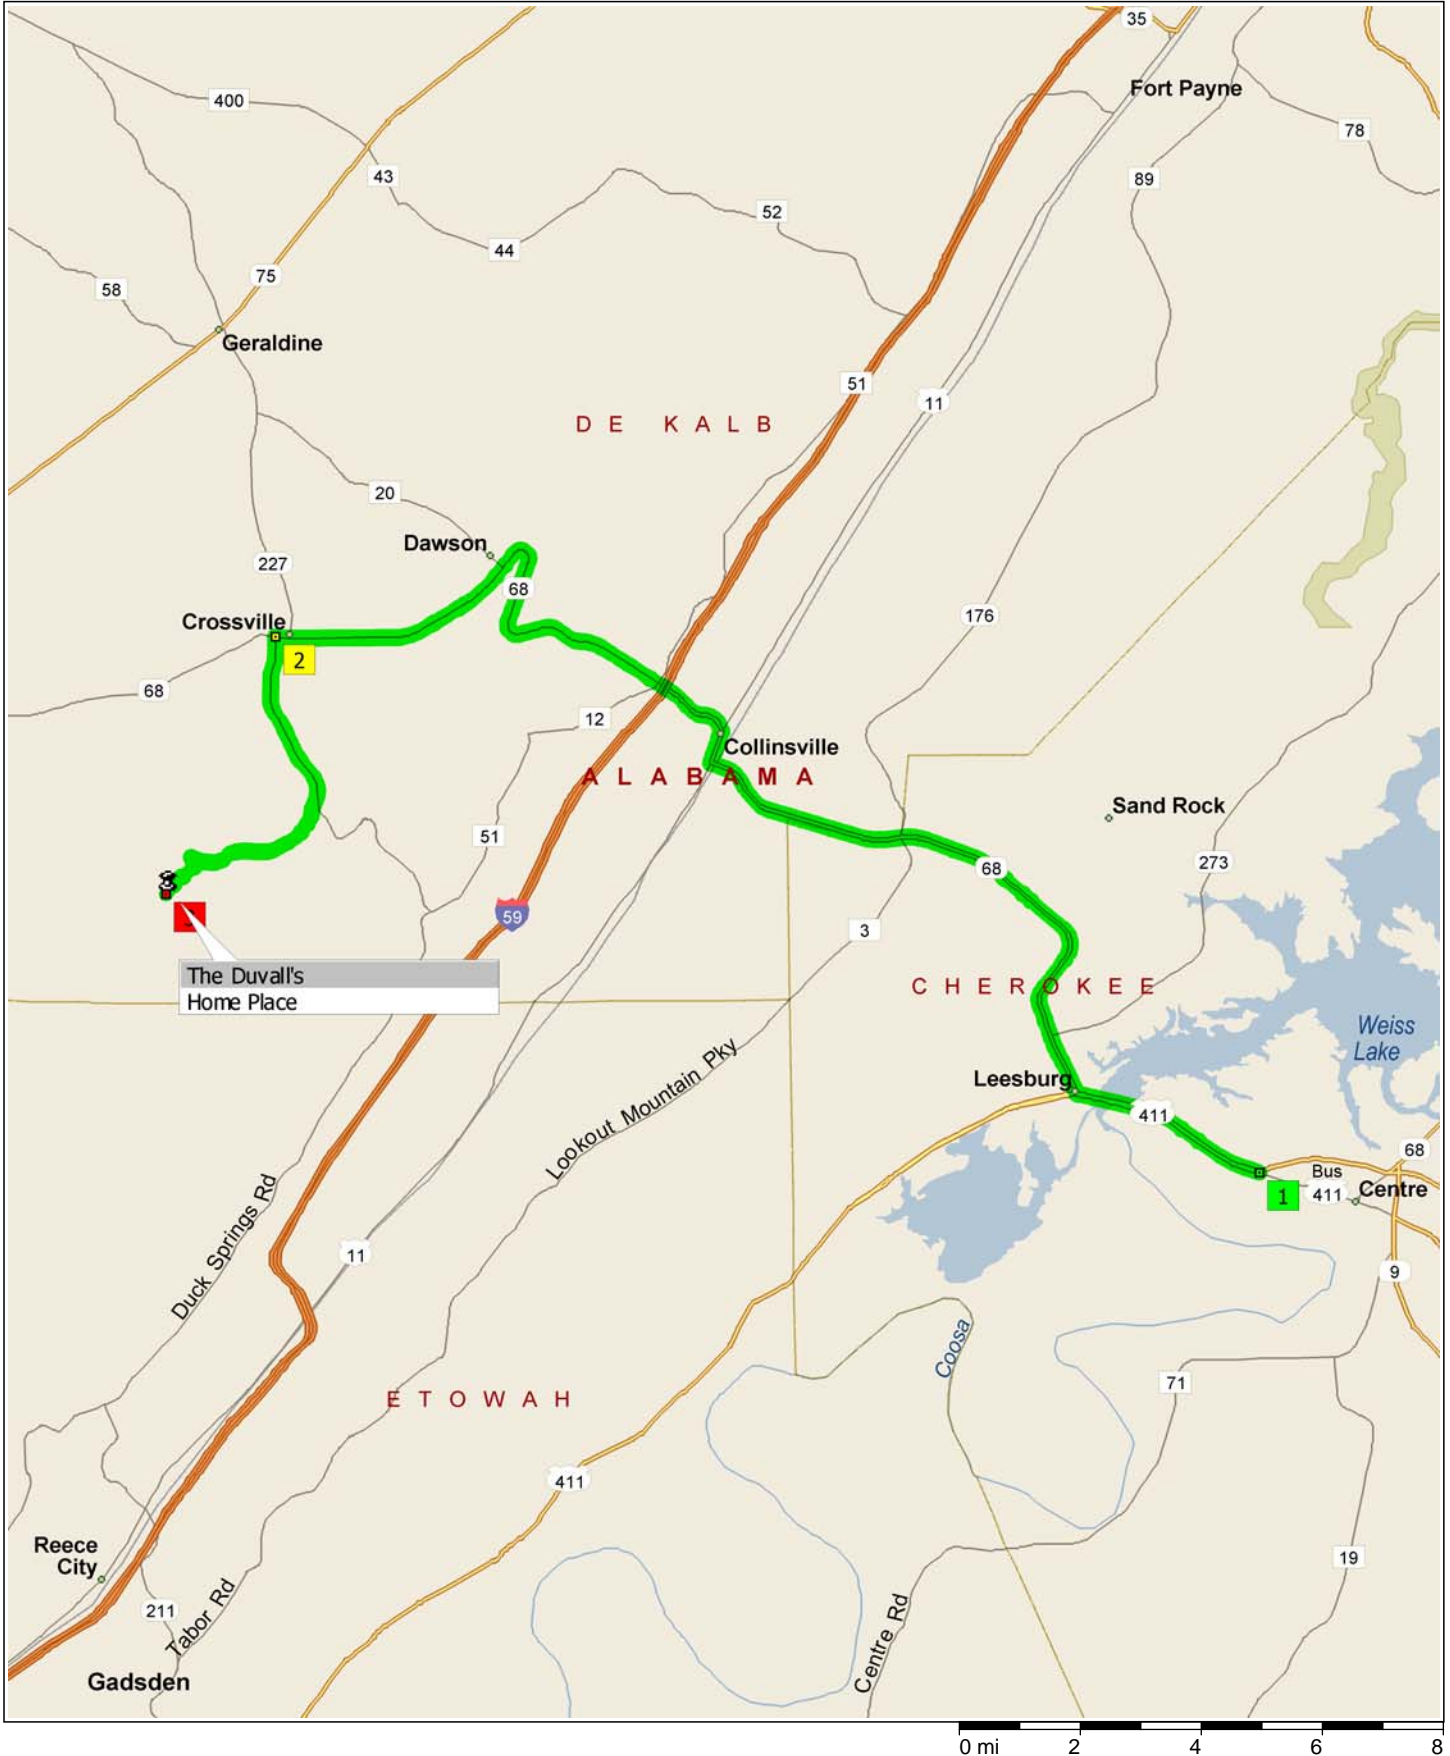

# Dir. S. Centre to Sweetbriar

30.1 miles; 49 minutes

9:00 AM	0.0 mi	<b>1</b> Depart 1596 SR-68, Centre, AL 35960 on US-411 [SR-25] (West) for 3.3 ...
9:04 AM	3.3 mi	Bear RIGHT (North-West) onto SR-68 [Industrial Blvd] for 9.8 mi
9:19 AM	13.1 mi	Turn RIGHT (North) onto US-11 [SR-68] for 0.6 mi
9:20 AM	13.7 mi	Turn LEFT (West) onto SR-68 for 10.0 mi
9:36 AM	23.6 mi	Keep STRAIGHT onto SR-227 [SR-68] for 0.2 mi
9:37 AM	23.8 mi	<b>2</b> At 8094 SR-227, Crossville, AL 35962, stay on SR-227 (South) for 3.1 ...
9:42 AM	26.9 mi	Bear LEFT (South) onto CR-26 for 2.4 mi
9:46 AM	29.3 mi	Turn LEFT (South) onto CR-25 for 0.2 mi
9:47 AM	29.5 mi	Turn RIGHT (South-West) onto CR-380 for 0.2 mi
9:48 AM	29.7 mi	Turn RIGHT to stay on CR-380 for 0.2 mi
9:48 AM	29.9 mi	Keep STRAIGHT to stay on CR-380 for 0.2 mi
9:49 AM	30.1 mi	<b>3</b> Arrive CR-380, Crossville, AL 359...